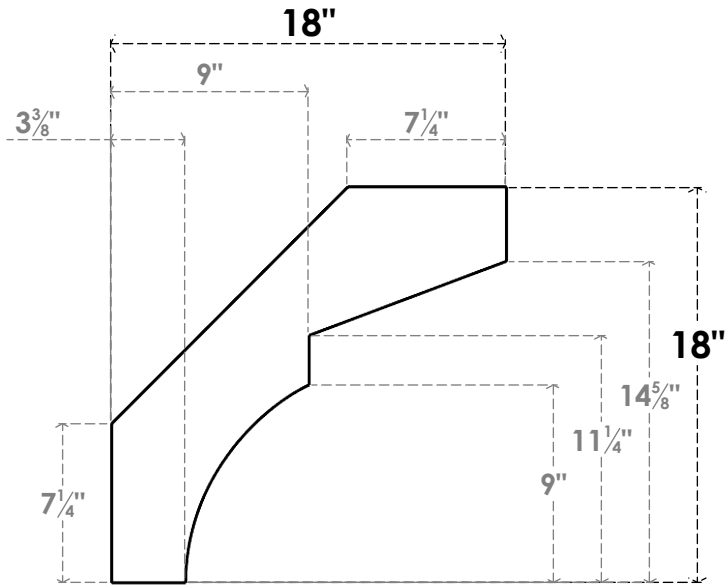

ITEM NUMBER: BRCPO030X18000X18000MON

3"W X 18"D X 18"H MONTEREY ARCHITECTURAL GRADE PVC OPEN BRACE

SIDE PROFILE

FRONT PROFILE

ISOMETRIC

EKENA MILLWORK
2300 WEST MAIN ST.
CLARKSVILLE, TX 75426
TOLL FREE: 866-607-0453
WWW.EKENAMILLWORK.COM