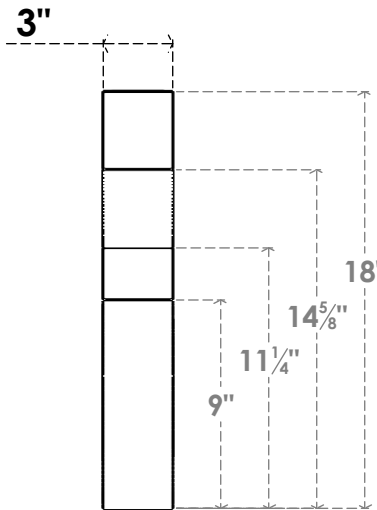

ITEM NUMBER: BRCPO030X18000X18000MON

3"W X 18"D X 18"H MONTEREY ARCHITECTURAL GRADE PVC OPEN BRACE

SIDE PROFILE

FRONT PROFILE

ISOMETRIC

EKENA MILLWORK
2300 WEST MAIN ST.
CLARKSVILLE, TX 75426
TOLL FREE: 866-607-0453
WWW.EKENAMILLWORK.COM