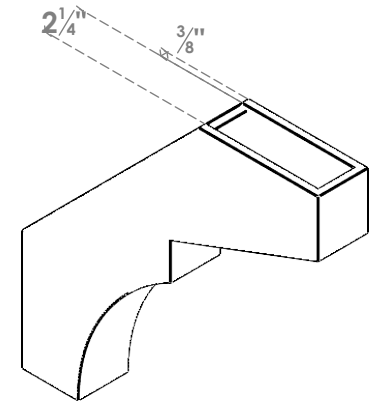

ITEM NUMBER: BRCPO030X18000X18000MON

3"W X 18"D X 18"H MONTEREY ARCHITECTURAL GRADE PVC OPEN BRACE

SIDE PROFILE

FRONT PROFILE

ISOMETRIC

EKENA MILLWORK
2300 WEST MAIN ST.
CLARKSVILLE, TX 75426
TOLL FREE: 866-607-0453
WWW.EKENAMILLWORK.COM